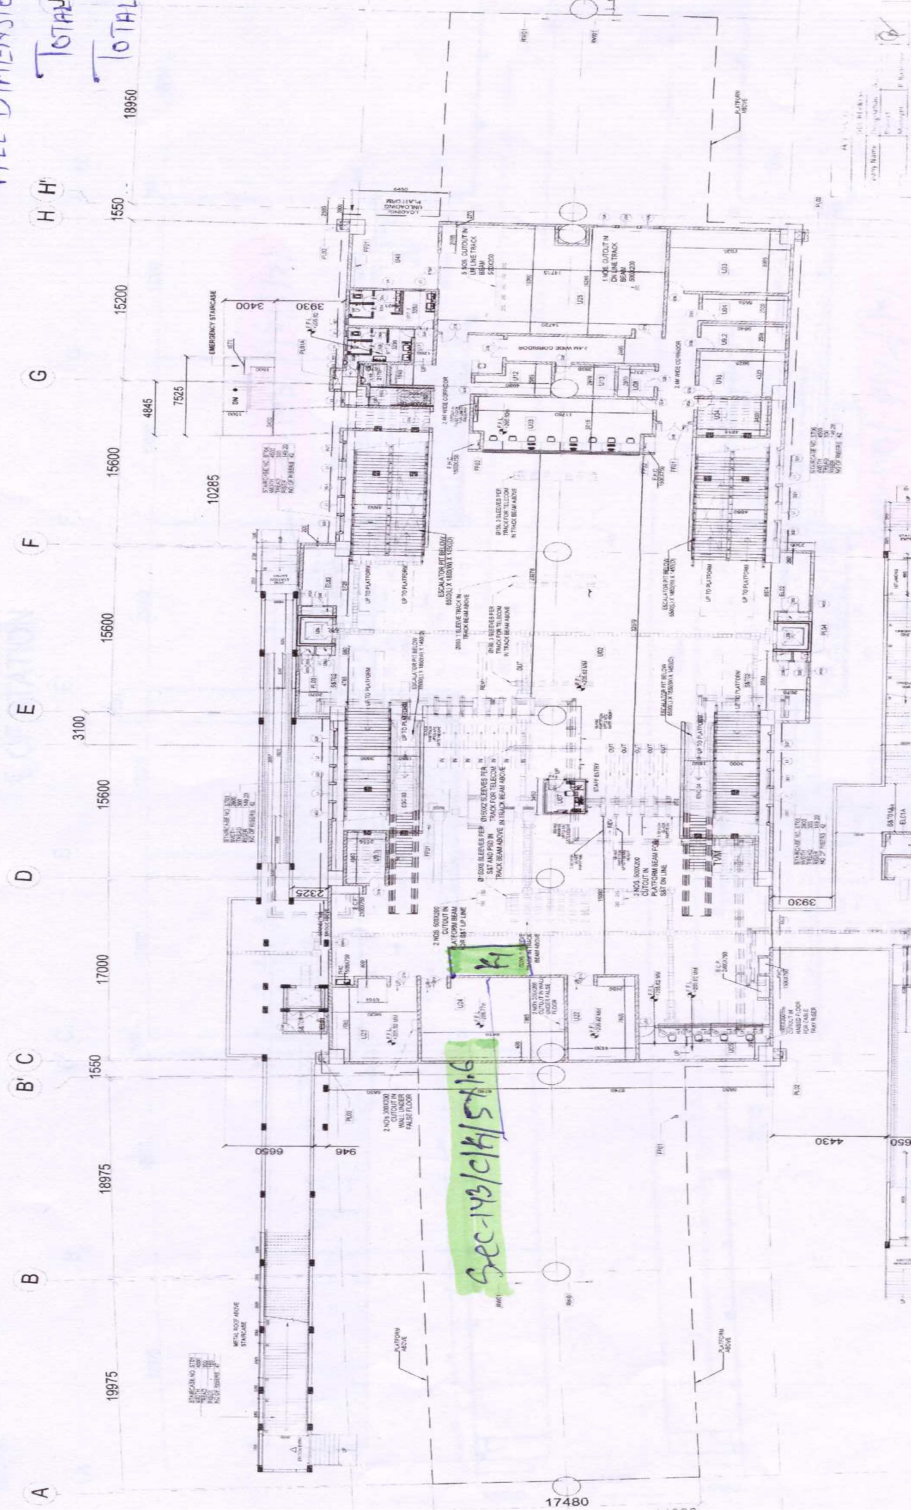

VENDING MACHINE (0 To 5 sqm)

Kiosk (5 To 10 sqm)

Concourse

SECTOR-143
CH: 11751.616
E OF STATION

TOWARDS
DEPOT
ALL DIMENSION IN METER
TOTAL No Mo - 0
TOTAL KIOSK - 1

TOWARDS
SEC - 71

Sec-143/Ch/15/16

17480